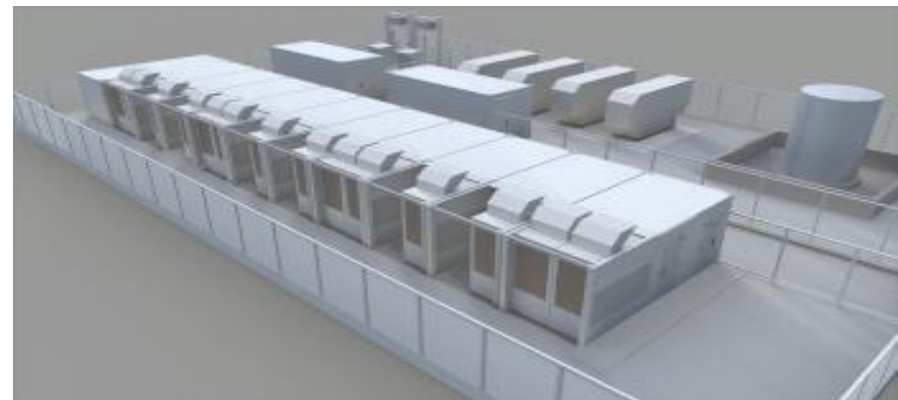

Small Start