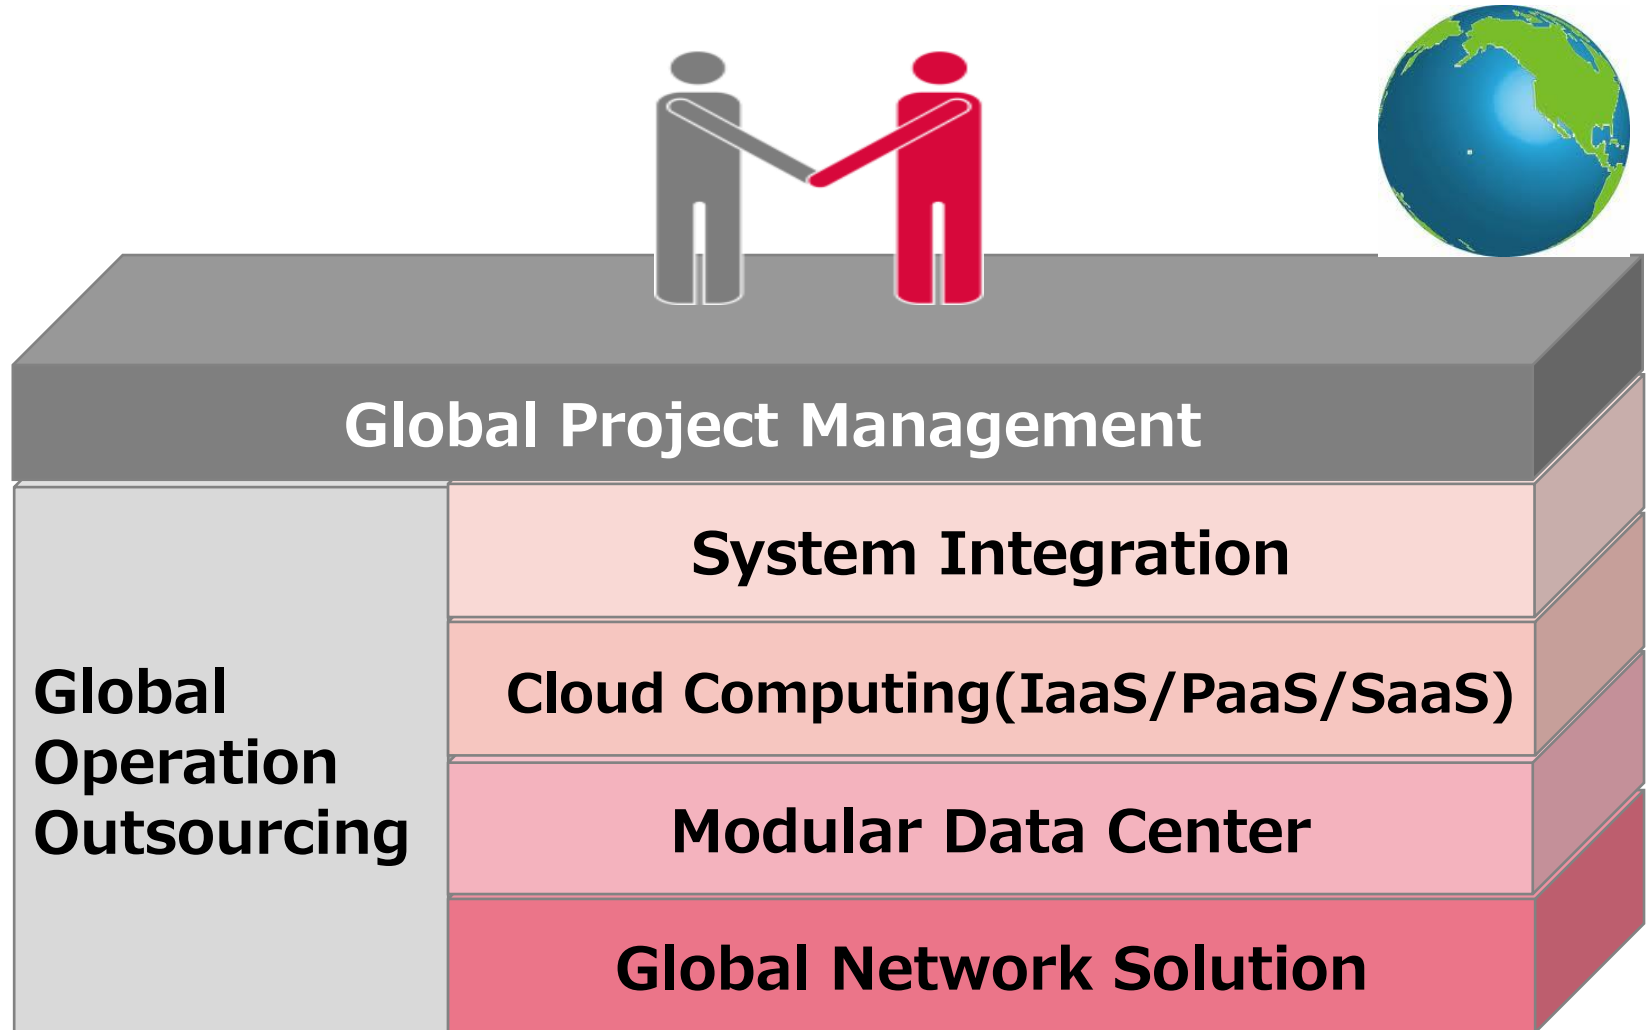

Modular Data Center

the optimal infrastructure for IoT community

Koichi Maruyama
Executive Officer
Global Business
Internet Initiative Japan Inc.

Ongoing Innovation

The era of Internet of Things

Connected World & Big Data

Case Study 1 – Major Russian Enterprise co-IZmo/I

Case Study 2– Southeast Asian Country Government

World-class compact eco DC for e-Government

- ✓ Fully fabricated cloud computing infrastructure
- ✓ IIJ to provide System Integration for office IT application

- ※The project is under the process of field study before the DC constructing
- ※The picture is the image of the data center When Completed

As global ICT Solution Provider

Looking forward to be your business partner